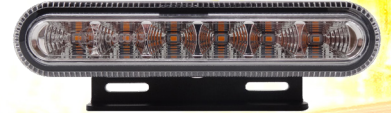

~~£32.05~~
£21.99

M12 LED MINI LIGHTBAR

308.MB12CR65 | Single Bolt

- » Suitable for Chapter 8 requirements
- » 360 degree visibility
- » 20 ultra-bright 3W LEDs
- » 10 selectable flash patterns
- » Supplied with 1.5m fly lead cable
- » 297mm (l) x 175mm (w) x 53mm (h)

This 7" kit gives you crystal-clear imagery with a HD camera to enhance your safety and maintain a watchful eye on your surroundings. Expandable to 3 cameras with triggers on all inputs.

Kit Contains: 7" TFT AHD Monitor (3CH), AHD 1080p Rear Camera, and 20m Extension Cable

IP69K

ECE
R10

M38 LED STROBES (130mm)

308.HPF308VV | 6 LEDs
308.HPF309VV | 12 LEDs

6 LED
~~£25.67~~
£16.50

12 LED
~~£26.98~~
£17.50

- » 19 flash patterns
- » Sync & alt sync functionality
- » Low-profile design
- » IP69K rated
- » ECE R10, ECE R65 Class 2

12/
24v

AMBER

LED

M33 LED STROBE (142mm)

308.033 | 6 LEDs

- » 10 flash patterns
- » Sync & alt sync functionality
- » Aluminium housing w/ polycarbonate lens
- » Grill or flat surface mounting
- » Adjustable bracket mount
- » IP67 rated
- » ECE R10, ECE R65 Class 1