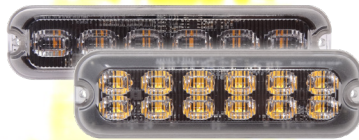

~~£32.05~~
£21.99

M12 LED MINI LIGHTBAR

308.MB12CR65 | Single Bolt

- » Suitable for Chapter 8 requirements
- » 360 degree visibility
- » 20 ultra-bright 3W LEDs
- » 10 selectable flash patterns
- » Supplied with 1.5m fly lead cable
- » 297mm (l) x 175mm (w) x 53mm (h)

This 7" kit gives you crystal-clear imagery with a HD camera to enhance your safety and maintain a watchful eye on your surroundings. Expandable to 3 cameras with triggers on all inputs.

Kit Contains: 7" TFT AHD Monitor (3CH), AHD 1080p Rear Camera, and 20m Extension Cable

IP69K

ECE
R10

M38 LED STROBES (130mm)

308.HPF308VV | 6 LEDs
308.HPF309VV | 12 LEDs

6 LED
~~£25.67~~
£16.50

12 LED
~~£26.98~~
£17.50

- » 19 flash patterns
- » Sync & alt sync functionality
- » Low-profile design
- » IP69K rated
- » ECE R10, ECE R65 Class 2