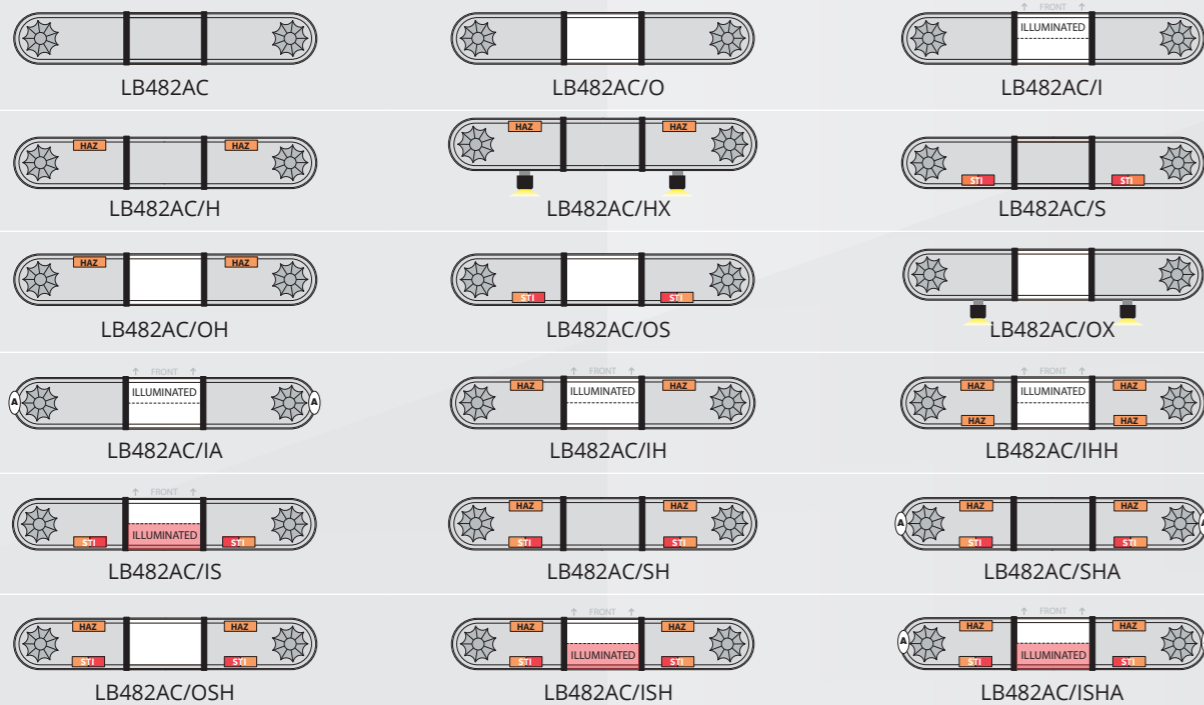

## CUSTOMISE YOUR CLASSIC TITAN

LED Stop, Tail, Indicator Light

External LED Alley Lights

Amber Lens with White LEDs

Front & Rear Hazard Lights

100mm & 150mm 'Z' Shaped Brackets

Opaque/Illuminated Centre & Signage

External LED Work Lamps

2 Head or 4 Head Lightbar Options

Lightbar Length - 2ft/610mm - 2 x LED Heads

Lightbar Length - 2.5ft/762mm - 2 x LED Heads

Lightbar Length - 5ft/1524mm - 2 x LED Heads

Lightbar Length - 3ft/915mm - 2 x LED Heads

Lightbar Length - 4ft/1220mm - 2 x LED Heads

Lightbar Length - 5ft/1524mm - 4 x LED Heads

Lightbar Length - 4ft/1220mm - 4 x LED Heads

Lightbar Length - 6ft/1828mm - 4 x LED Heads

Lightbar drawings for illustration purposes only.

Lightbar drawings for illustration purposes only.

Lightbar Length - 2ft/610mm - 2 x LED Heads

Lightbar Length - 2.5ft/762mm - 2 x LED Heads

Lightbar Length - 3ft/915mm - 2 x LED Heads

Lightbar Length - 4ft/1220mm - 2 x LED Heads