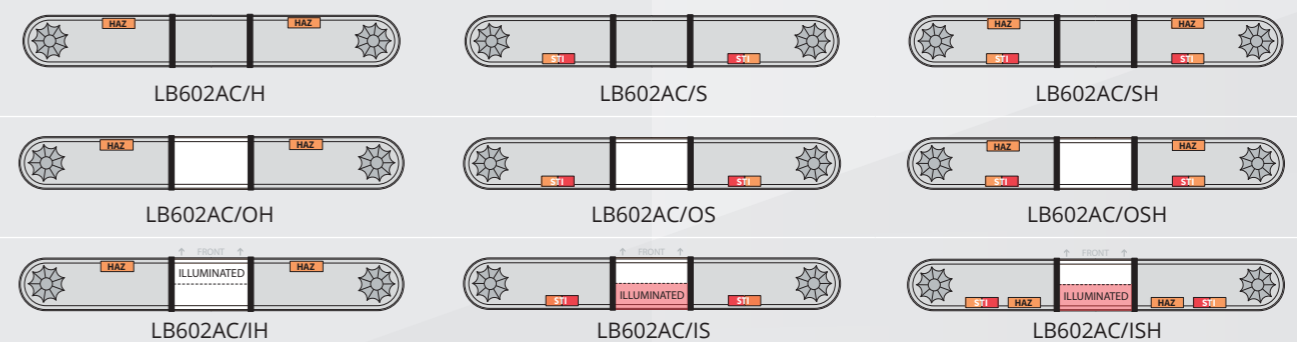

## CUSTOMISE YOUR CLASSIC TITAN

LED Stop, Tail, Indicator Light

External LED Alley Lights

Amber Lens with White LEDs

Front & Rear Hazard Lights

100mm & 150mm 'Z' Shaped Brackets

Opaque/Illuminated Centre & Signage

External LED Work Lamps

2 Head or 4 Head Lightbar Options

Lightbar Length - 2ft/610mm - 2 x LED Heads

Lightbar Length - 2.5ft/762mm - 2 x LED Heads

Lightbar Length - 5ft/1524mm - 2 x LED Heads

Lightbar Length - 3ft/915mm - 2 x LED Heads

Lightbar Length - 4ft/1220mm - 2 x LED Heads

Lightbar Length - 5ft/1524mm - 4 x LED Heads

Lightbar Length - 4ft/1220mm - 4 x LED Heads

Lightbar Length - 6ft/1828mm - 4 x LED Heads

Lightbar drawings for illustration purposes only.

Lightbar drawings for illustration purposes only.

Lightbar Length - 2ft/610mm - 2 x LED Heads

Lightbar Length - 2.5ft/762mm - 2 x LED Heads

Lightbar Length - 3ft/915mm - 2 x LED Heads

Lightbar Length - 4ft/1220mm - 2 x LED Heads