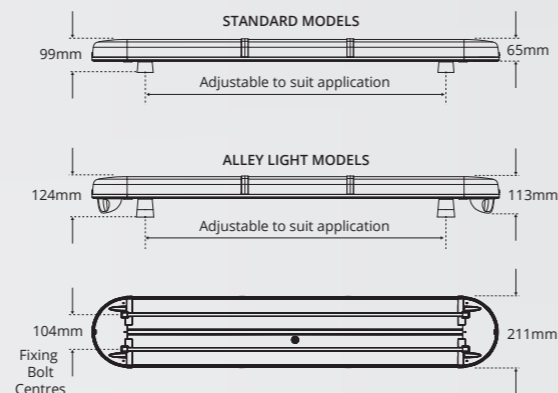

LEAD TIMES
The Classic TITAN LED lightbar is manufactured at our UK production facility which means quicker responses, faster production times and no long delivery lead-times.

QUALITY CONTROL
Our fully trained and dedicated production team ensure every Classic TITAN is manufactured to the highest standards and 100% checked prior to despatch giving you full confidence.

Selectable
CAP168
Flash
Pattern

MAIN FEATURES

- Multi-voltage (10-30V)
- 2ft/600mm, 2.5ft/762mm, 3ft/915mm, 4ft/1220mm, 5ft/1524mm & 6ft/1828mm lengths available
- Four R65 approved flash patterns (single, double, triple, quad flash)
- Optional airport flash pattern (upon request)
- 360° high performance optics for improved safety
- Amber or clear polycarbonate lenses
- Extruded aluminium base
- Fully encapsulated electronic control module
- Long life LED technology
- Amber, clear or white centre sections available
- 4-bolt mounting fix / high rise feet option
- Extreme temperature reliability -30° to +50°
- 2ft magnetic models available (40mph max. speed)
- 2.5 metre multi-core cable

Components	Current Consumption @ 12V	Current Consumption @ 24V
R65 LED Module (x1)	2.0A	1.0A
Centre Illumination (x1)	0.4A	0.2A
Alley Light (x1)	0.3A	0.2A
Hazard Light (x1)	0.3A	0.2A
Stop, Tail, Indicator (x1)	0.6A	0.3A
LED Worklamp (x1)	1.0A	0.5A

KEY POINTS

POSSIBLE LENS / LED COLOUR COMBINATIONS

Model shown: LB482AC/IS

CUSTOMISE YOUR CLASSIC TITAN