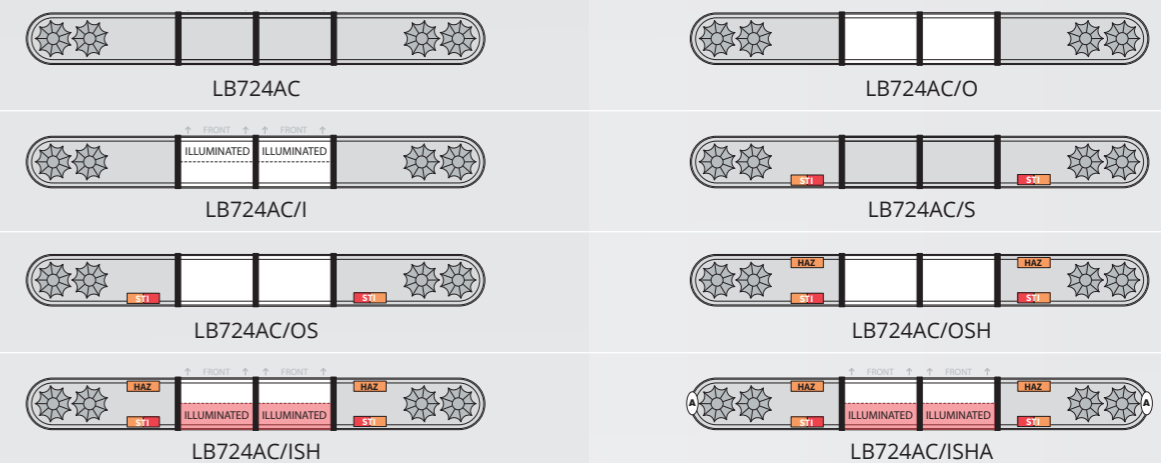

## CUSTOMISE YOUR CLASSIC TITAN

LED Stop, Tail, Indicator Light

External LED Alley Lights

Amber Lens with White LEDs

Front & Rear Hazard Lights

100mm & 150mm 'Z' Shaped Brackets

Opaque/Illuminated Centre & Signage

External LED Work Lamps

2 Head or 4 Head Lightbar Options

Lightbar Length - 2ft/610mm - 2 x LED Heads

Lightbar Length - 2.5ft/762mm - 2 x LED Heads

Lightbar Length - 5ft/1524mm - 2 x LED Heads

Lightbar Length - 3ft/915mm - 2 x LED Heads

Lightbar Length - 4ft/1220mm - 2 x LED Heads

Lightbar Length - 5ft/1524mm - 4 x LED Heads

Lightbar Length - 4ft/1220mm - 4 x LED Heads

Lightbar Length - 6ft/1828mm - 4 x LED Heads

Lightbar drawings for illustration purposes only.

Lightbar drawings for illustration purposes only.

Lightbar Length - 2ft/610mm - 2 x LED Heads

Lightbar Length - 2.5ft/762mm - 2 x LED Heads

Lightbar Length - 3ft/915mm - 2 x LED Heads

Lightbar Length - 4ft/1220mm - 2 x LED Heads