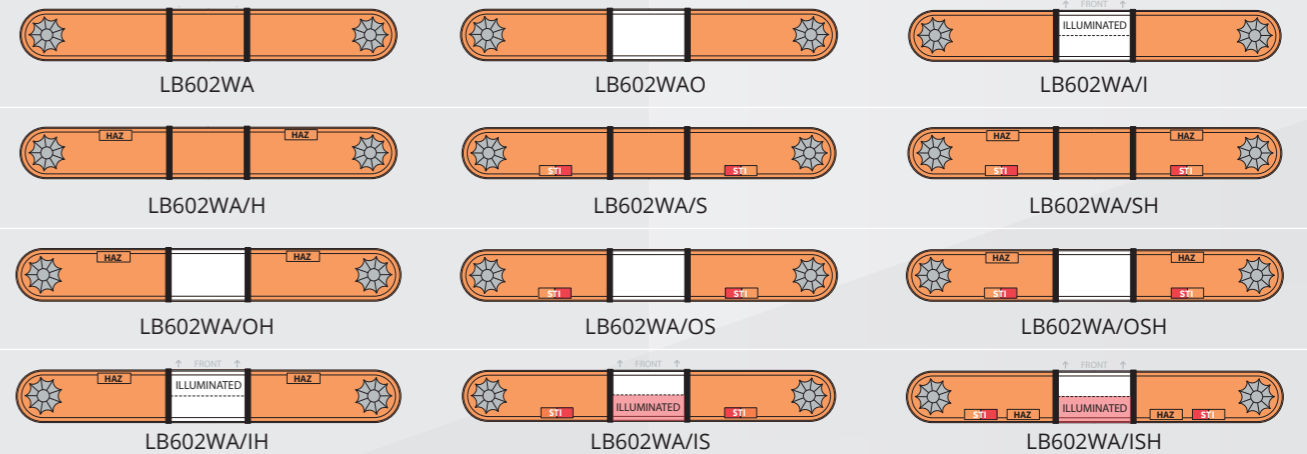

Lightbar Length - 4ft/1220mm - 2 x LED Heads

Lightbar Length - 5ft/1524mm - 4 x LED Heads

Lightbar Length - 4ft/1220mm - 4 x LED Heads

Lightbar Length - 6ft/1828mm - 4 x LED Heads

Lightbar drawings for illustration purposes only.

Lightbar drawings for illustration purposes only.

Lightbar Length - 2ft/610mm - 2 x LED Heads

Lightbar Length - 2.5ft/762mm - 2 x LED Heads

Lightbar Length - 3ft/915mm - 2 x LED Heads

Lightbar Length - 4ft/1220mm - 2 x LED Heads

Lightbar Length - 4ft/1220mm - 4 x LED Heads

Lightbar drawings for illustration purposes only.

Lightbar Length - 5ft/1524mm - 2 x LED Heads

Lightbar Length - 5ft/1524mm - 4 x LED Heads

Lightbar Length - 6ft/1828mm - 4 x LED Heads

Lightbar drawings for illustration purposes only.