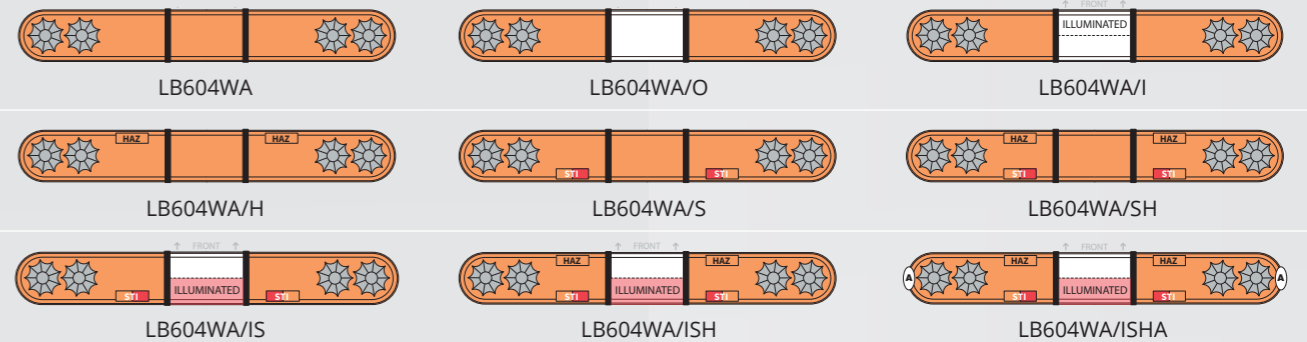

Lightbar Length - 4ft/1220mm - 2 x LED Heads

Lightbar Length - 5ft/1524mm - 4 x LED Heads

Lightbar Length - 4ft/1220mm - 4 x LED Heads

Lightbar Length - 6ft/1828mm - 4 x LED Heads

Lightbar drawings for illustration purposes only.

Lightbar drawings for illustration purposes only.

Lightbar Length - 2ft/610mm - 2 x LED Heads

Lightbar Length - 2.5ft/762mm - 2 x LED Heads

Lightbar Length - 3ft/915mm - 2 x LED Heads

Lightbar Length - 4ft/1220mm - 2 x LED Heads

Lightbar Length - 4ft/1220mm - 4 x LED Heads

Lightbar drawings for illustration purposes only.

Lightbar Length - 5ft/1524mm - 2 x LED Heads

Lightbar Length - 5ft/1524mm - 4 x LED Heads

Lightbar Length - 6ft/1828mm - 4 x LED Heads

Lightbar drawings for illustration purposes only.