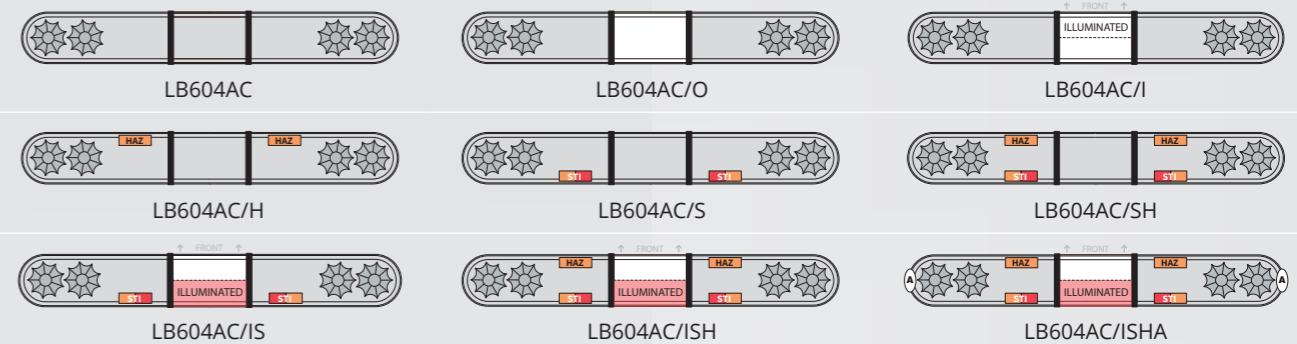

## CUSTOMISE YOUR CLASSIC TITAN

LED Stop, Tail, Indicator Light

External LED Alley Lights

Amber Lens with White LEDs

Front & Rear Hazard Lights

100mm & 150mm 'Z' Shaped Brackets

Opaque/Illuminated Centre & Signage

External LED Work Lamps

2 Head or 4 Head Lightbar Options

Lightbar Length - 2ft/610mm - 2 x LED Heads

Lightbar Length - 2.5ft/762mm - 2 x LED Heads

Lightbar Length - 5ft/1524mm - 2 x LED Heads

Lightbar Length - 3ft/915mm - 2 x LED Heads

Lightbar Length - 4ft/1220mm - 2 x LED Heads

Lightbar Length - 5ft/1524mm - 4 x LED Heads

Lightbar Length - 4ft/1220mm - 4 x LED Heads

Lightbar Length - 6ft/1828mm - 4 x LED Heads

Lightbar drawings for illustration purposes only.

Lightbar drawings for illustration purposes only.

Lightbar Length - 2ft/610mm - 2 x LED Heads

Lightbar Length - 2.5ft/762mm - 2 x LED Heads

Lightbar Length - 3ft/915mm - 2 x LED Heads

Lightbar Length - 4ft/1220mm - 2 x LED Heads