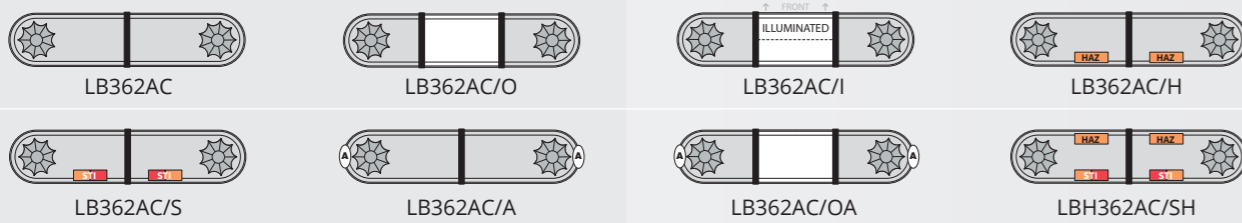

## CUSTOMISE YOUR CLASSIC TITAN

LED Stop, Tail, Indicator Light

External LED Alley Lights

Amber Lens with White LEDs

Front & Rear Hazard Lights

100mm & 150mm 'Z' Shaped Brackets

Opaque/Illuminated Centre & Signage

External LED Work Lamps

2 Head or 4 Head Lightbar Options

Lightbar Length - 2ft/610mm - 2 x LED Heads

Lightbar Length - 2.5ft/762mm - 2 x LED Heads

Lightbar Length - 5ft/1524mm - 2 x LED Heads

Lightbar Length - 3ft/915mm - 2 x LED Heads

Lightbar Length - 4ft/1220mm - 2 x LED Heads

Lightbar Length - 5ft/1524mm - 4 x LED Heads

Lightbar Length - 4ft/1220mm - 4 x LED Heads

Lightbar Length - 6ft/1828mm - 4 x LED Heads

Lightbar drawings for illustration purposes only.

Lightbar drawings for illustration purposes only.

Lightbar Length - 2ft/610mm - 2 x LED Heads

Lightbar Length - 2.5ft/762mm - 2 x LED Heads

Lightbar Length - 3ft/915mm - 2 x LED Heads

Lightbar Length - 4ft/1220mm - 2 x LED Heads