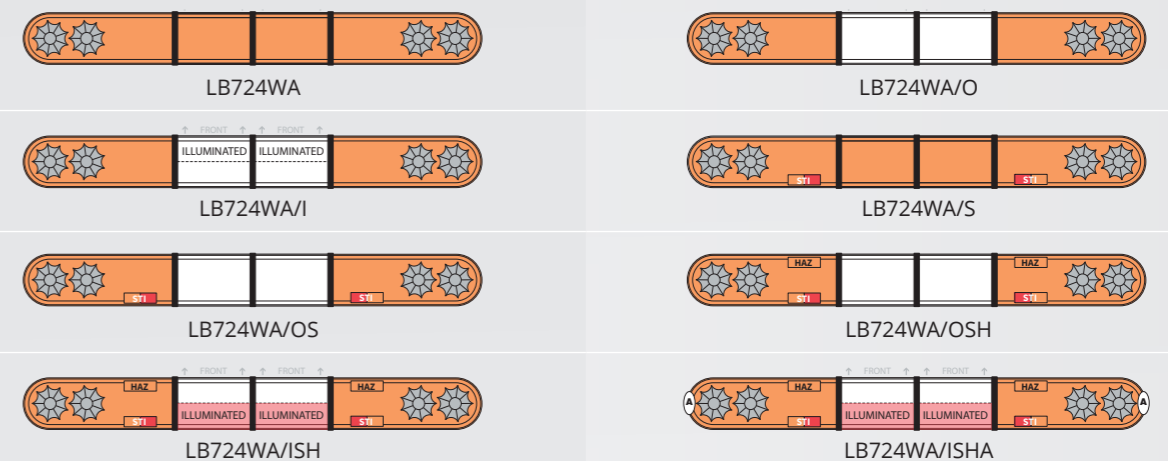

Lightbar Length - 4ft/1220mm - 2 x LED Heads

Lightbar Length - 5ft/1524mm - 4 x LED Heads

Lightbar Length - 4ft/1220mm - 4 x LED Heads

Lightbar Length - 6ft/1828mm - 4 x LED Heads

Lightbar drawings for illustration purposes only.

Lightbar drawings for illustration purposes only.

Lightbar Length - 2ft/610mm - 2 x LED Heads

Lightbar Length - 2.5ft/762mm - 2 x LED Heads

Lightbar Length - 3ft/915mm - 2 x LED Heads

Lightbar Length - 4ft/1220mm - 2 x LED Heads

Lightbar Length - 4ft/1220mm - 4 x LED Heads

Lightbar drawings for illustration purposes only.

Lightbar Length - 5ft/1524mm - 2 x LED Heads

Lightbar Length - 5ft/1524mm - 4 x LED Heads

Lightbar Length - 6ft/1828mm - 4 x LED Heads

Lightbar drawings for illustration purposes only.