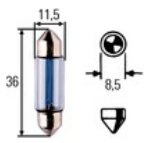

Bulb

8GM 002 092-121

Bulb Type: **C5W**; usage number: **082307 / 815112 / C5W / C5WCP10 / HB239**; Voltage [V]: **12**; Rated Power [W]: **5**; Socket Type: **SV 8,5**

Bulb

8GM 002 092-241

Bulb Type: **C5W**; usage number: **082308 / 815124 / C5W / C5WHDCP10 / HB242**; Voltage [V]: **24**; Rated Power [W]: **5**; Socket Type: **SV 8,5**

OE References

Manufacturer	Reference
AGCO	X830 180 091 000
CLAAS	062 289 80
CLAAS	770 102 67 57
DEUTZ-FAHR	062 17218
FENDT	X 830 180 091 000
FENDT	X 830 180 095
FENDT	X 830 180 095 000
JOHN DEERE	AZ 42 982
KOMATSU	20G-06-19210
KRONE	0924636/0
KRONE	0924636/1
LINDNER	3000257
SAME	06217218

Logistics

Packing Unit: **1**

Article status: **Normal**

Article status validity date: **Sep 2, 2019**