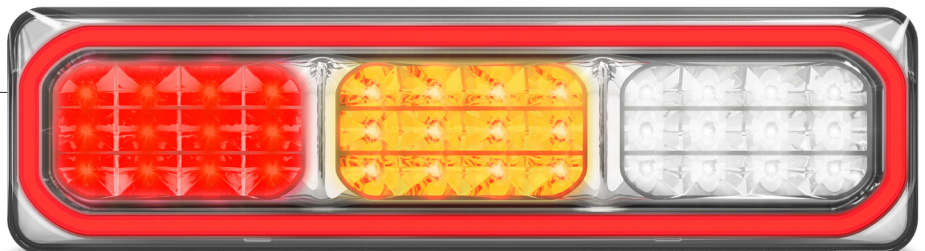

3852 SERIES REAR COMBINATION LAMP With Diffused Tail Light

- 12/24V multivolt
- Fully ECE approved
- Diffused 'glow-track' tail light
- IP67 - fully waterproof
- Shock and vibration tested
- Highly durable construction
- 5 year warranty
- Exclusive LED Autolamps design
- Dimensions: 387 x 105 x 31mm

ALL FUNCTIONS ACTIVE

**Rear Combination Lamp
STOP / TAIL / INDICATOR / FOG**

3852FARM

R38
ECE
APPROVED

**Rear Combination Lamp
STOP / TAIL / INDICATOR / REVERSE**

3852WARM

R23
ECE
APPROVED

ALL FUNCTIONS ACTIVE