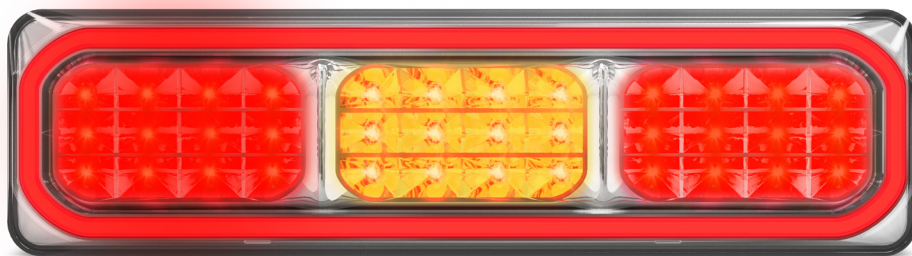

3852 SERIES REAR COMBINATION LAMP With Diffused Tail Light

- 12/24V multivolt
- Fully ECE approved
- Diffused 'glow-track' tail light
- IP67 - fully waterproof
- Shock and vibration tested
- Highly durable construction
- 5 year warranty
- Exclusive LED Autolamps design
- Dimensions: 387 x 105 x 31mm

ALL FUNCTIONS ACTIVE

**Rear Combination Lamp
STOP / TAIL / INDICATOR / FOG**

3852FARM

R38
ECE
APPROVED

**Rear Combination Lamp
STOP / TAIL / INDICATOR / REVERSE**

3852WARM

R23
ECE
APPROVED

ALL FUNCTIONS ACTIVE