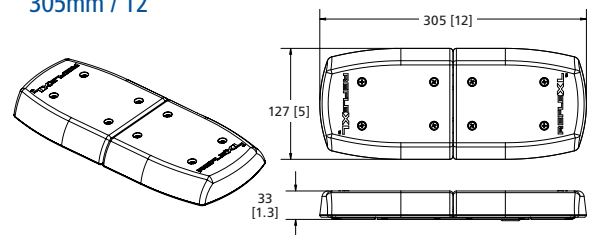

LIGHTBARS

11 SERIES REFLEXL™ Narrow LED Lightbar

The ECCO 11 Series RefleXL™ is ECCO's most compact and low-profile warning lightbar yet. This sleek lightbar offers rugged durability with its polycarbonate lens and aluminium frame. Designed to be mounted permanently with included mounting feet or temporarily with magnetic mounting options, the RefleXL™ provides discreet and powerful warning for any vehicle application. Available with amber lights in a clear lenses and supporting up to 35 flash patterns, this LED lightbar equips your vehicle with the versatility needed to get the job done — the perfect fit for any recovery, work or utility vehicle where compact warning is essential.

Models

PART NO.	LENGTH	MOUNT	LED COLOUR
11-012CA-E	305mm / 12"	4 Bolt	 A
11-012CA-E-MG	305mm / 12"	Magnetic	 A
11-024CA-E	610mm / 24"	4 Bolt	 A
11-024CA-E-MG	610mm / 24"	Magnetic	 A
11-048CA-E	1221mm / 48"	4 Bolt	 A

Design Features

- Multiple mounting options
- Compact and powerful warning
- Compact footprint: just 33mm tall x 127mm wide (1.3" x 5")
- Aluminium frame, polycarbonate lens, and stainless steel mounting feet
- Temperature Range: -40 F to +149 F (-40 C to +65 C)

Dimensions

305mm / 12"

610mm / 24"

1221mm / 48"

Measurements in millimetres (inches)

Contact us for more information...
+44(0)1763 274185 | sales@dun-bri.com