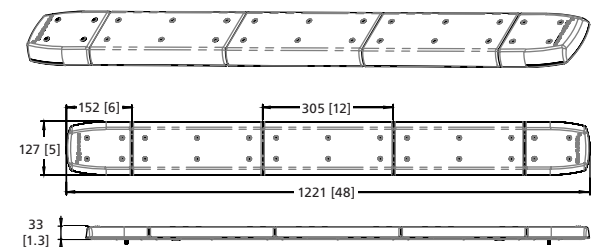

Models

PART NO.	LENGTH	MOUNT	LED COLOUR
11-012CA-E	305mm / 12"	4 Bolt	 A
11-012CA-E-MG	305mm / 12"	Magnetic	 A
11-024CA-E	610mm / 24"	4 Bolt	 A
11-024CA-E-MG	610mm / 24"	Magnetic	 A
11-048CA-E	1221mm / 48"	4 Bolt	 A

Design Features

- Multiple mounting options
- Compact and powerful warning
- Compact footprint: just 33mm tall x 127mm wide (1.3" x 5")
- Aluminium frame, polycarbonate lens, and stainless steel mounting feet
- Temperature Range: -40 F to +149 F (-40 C to +65 C)

Dimensions

305mm / 12"

610mm / 24"

1221mm / 48"

Measurements in millimetres (inches)

Contact us for more information...
+44(0)1763 274185 | sales@dun-bri.com