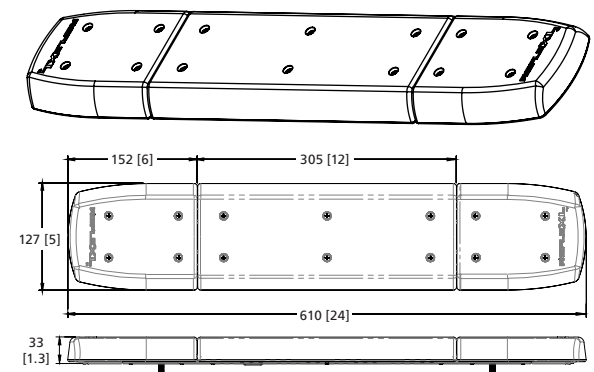

Models

PART NO.	LENGTH	MOUNT	LED COLOUR
11-012CA-E	305mm / 12"	4 Bolt	 A
11-012CA-E-MG	305mm / 12"	Magnetic	 A
11-024CA-E	610mm / 24"	4 Bolt	 A
11-024CA-E-MG	610mm / 24"	Magnetic	 A
11-048CA-E	1221mm / 48"	4 Bolt	 A

Design Features

- Multiple mounting options
- Compact and powerful warning
- Compact footprint: just 33mm tall x 127mm wide (1.3" x 5")
- Aluminium frame, polycarbonate lens, and stainless steel mounting feet
- Temperature Range: -40 F to +149 F (-40 C to +65 C)

Dimensions

305mm / 12"

610mm / 24"

1221mm / 48"

Measurements in millimetres (inches)

Contact us for more information...
+44(0)1763 274185 | sales@dun-bri.com