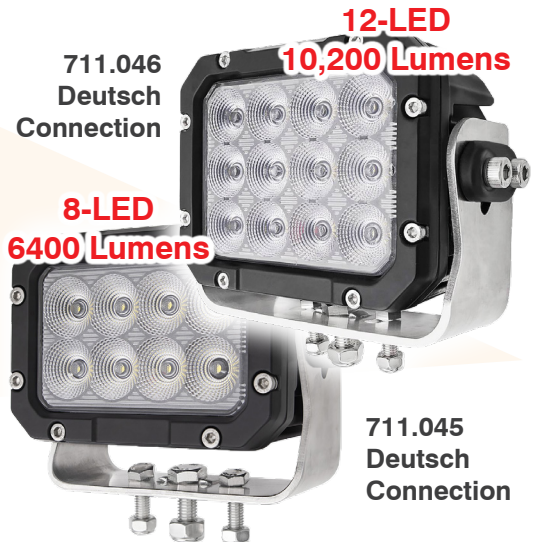

DBG LED FLOOD WORK LIGHTS

COMPACT, ULTRA-BRIGHT AND VERSATILE WORK LIGHTS

711.041
Graphene Housing

711.030

711.031

711.038

MAGNETIC MOUNT
AVAILABLE ON REQUEST

711.015

4-LED / 800 Lumens
Reverse R23 Approved

711.014

711.035

711.036

711.034
Handle & Switch

711.033

711.032

711.037

711.042

711.043

711.044

711.040

6-LED
2700 Lumens

711.039

711.046
Deutsch
Connection

8-LED
6400 Lumens