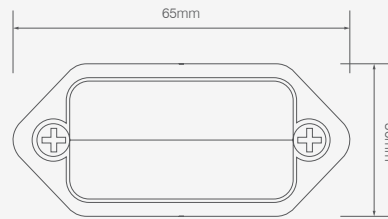

6505 SERIES**COLOURED STEP / COURTESY LAMPS****Voltage Range:** 12/24V multivolt**Warranty:** 3 years

- Choice of coloured lens/light outputs
- LED Qty: 5
- Durable steel housing
- Shock, water & dust proof – IP67
- Surface mounted
- Replacement black housing available; **6505B**

Overall Size: 65 x 30 x 24mm Cable Length: 300mm
 Current Draw (13.8V / 28V): 0.03 / 0.04A

**WHITE****6505WM****SOFT WHITE / IVORY****6505IM****GREEN****6505GM****BLUE****6505BM****RED****6505RM****6434 SERIES****COURTESY LAMPS****Voltage Range:** 12/24V multivolt**Warranty:** 5 years

- White light output
- LED Qty: 3
- Surface mounted
- Available with a choice of black or chrome steel housing
- IP67 ingress protection

**WHITE WITH BLACK HOUSING****6434BWM****WHITE WITH CHROME HOUSING****6434CWM**

Overall Size: 65 x 30 x 24mm Cable Length: 140mm Current Draw (13.8V / 28V): 0.02 / 0.03A