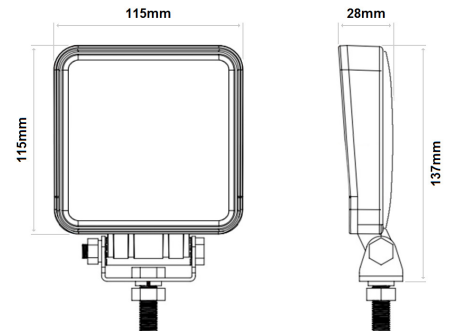

## 16-LED / 1370 LUMENS LIGHTWEIGHT FLOOD WORK LIGHT

This 16-LED flood work light has the added benefit being IP67 & IP69K rated making it perfect for harsh everyday working environments and a wide variety of vehicles. The super lightweight graphene housing works as a fantastic heat sink, and that crossed with the low current draw, you can expect an extensive maintenance-free life cycle.

711.041

- » Fit for the challenges of a work site
- » Compact design
- » Super conducting graphene housing with stainless steel bracket
- » Anti-UV polycarbonate lens
- » Highly efficient 16 x 3W LEDs
- » Easy installation with 1 bolt fixing and fly lead connection
- » Suitable for exterior lighting even in low light conditions