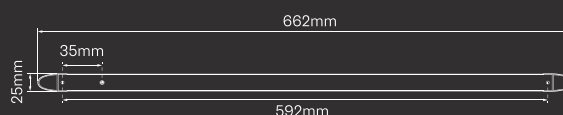

## 662mm INTERIOR STRIP LAMPS

• Overall size: 662 x 25 x 11mm • Lumens: 792lm • LED Qty: 36 • Current draw (13.8V / 28V): 0.51A / 0.26A

**DIRECT  
FEED  
ONLY**

**2460GM** Grey End-Caps, Blister Pack

**2460WM** White End-Caps, Blister Pack

**CABLE LENGTH** 200mm

**WIRING COLOUR CODES**

RED: Power [+]

BLACK: Earth [-]