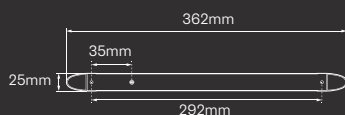

## 662mm INTERIOR STRIP LAMPS

• Overall size: 662 x 25 x 11mm • Lumens: 792lm • LED Qty: 36 • Current draw (13.8V / 28V): 0.51A / 0.26A

**DIRECT  
FEED  
ONLY**

**2460GM** Grey End-Caps, Blister Pack

**2460WM** White End-Caps, Blister Pack

**CABLE LENGTH** 200mm

**WIRING COLOUR CODES**

RED: Power [+]

BLACK: Earth [-]