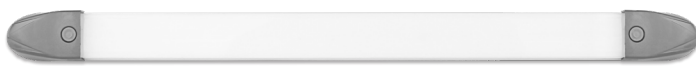

# 24 SERIES INTERIOR STRIP LAMPS

- 12/24V Multivolt
- 3 Year Warranty
- Available with Grey or White End-Caps
- ECE R10 Approved
- Two Available Lengths
- Surface Mounted
- Low-Profile 11mm Depth
- Aluminium Housing and Polycarbonate Lens
- Cool White Light: 6500K
- Exclusive LED Autolamps Design

## 362mm INTERIOR STRIP LAMPS

• Overall size: 362 x 25 x 11mm • Lumens: 269lm • LED Qty: 18 • Current draw (13.8V / 28V): 0.26A / 0.14A

**DIRECT  
FEED  
ONLY**

**2430GM** Grey End-Caps, Blister Pack    **2430GMB** Grey End-Caps, Bulk Pack

**2430WM** White End-Caps, Blister Pack    **2430WMB** White End-Caps, Bulk Pack

**2430GM-TS** Grey End-Caps, Blister Pack

**2430WM-TS** White End-Caps, Blister Pack

Touch sensitive on/off switch with red glow for easy night-time use.