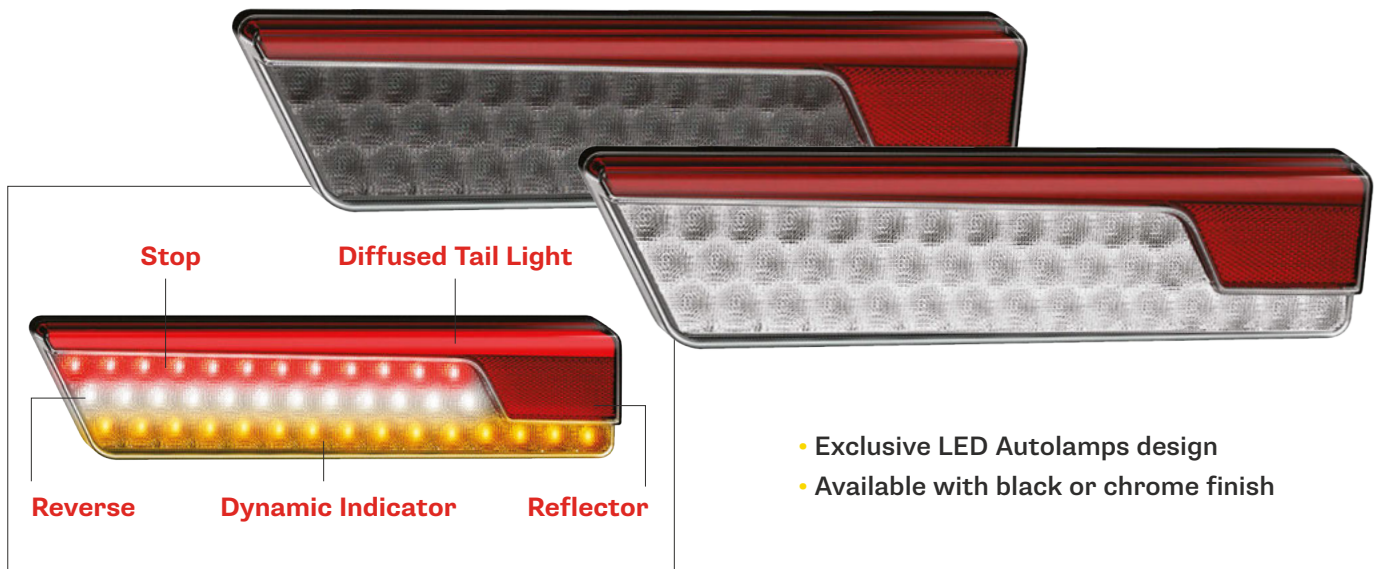

# 355 SERIES REAR COMBINATION LAMPS

With Dynamic Indicator and Diffused Tail Light

- 12/24V multivolt
- Progressive indicator sequence
- Diffused 'glow-track' tail light
- Fully ECE approved
- IP67 - fully waterproof
- 5 year warranty
- Highly efficient LED technology
- Shock and vibration tested

- Exclusive LED Autolamps design
- Available with black or chrome finish

**12/24V**  
DUAL  
VOLTAGE

**IP67**  
100%  
WATERPROOF

**5**  
FIVE YEAR  
WARRANTY

**R3**  
ECE  
APPROVED

**R6**  
ECE  
APPROVED

### Multifunction Rear Lamp

STOP / TAIL / INDICATOR / REVERSE / REFLECTOR