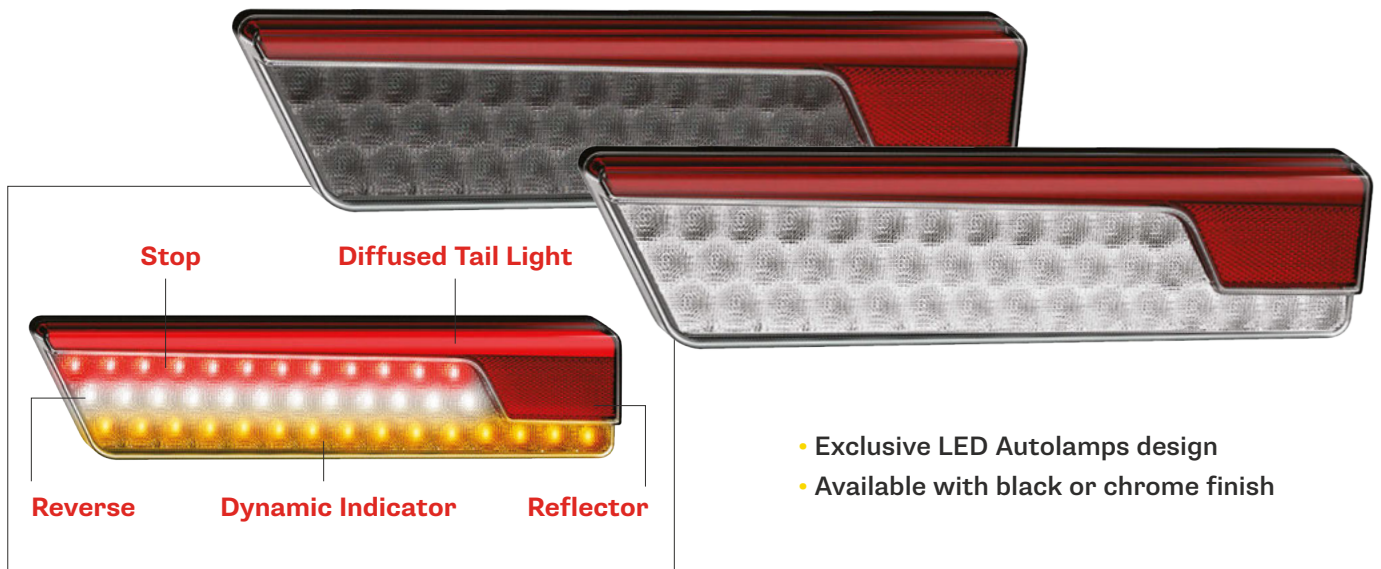

355 SERIES MULTIFUNCTION REAR LAMP

With Dynamic Indicator and Diffused Tail Light

- 12/24V multivolt
- Progressive indicator sequence
- Diffused 'glow-track' tail light
- Fully ECE approved
- IP67 - fully waterproof
- 5 year warranty
- Highly efficient LED technology
- Shock and vibration tested

- Exclusive LED Autolamps design
- Available with black or chrome finish

12/24V
DUAL
VOLTAGE

IP67
100%
WATERPROOF

5
FIVE YEAR
WARRANTY

R3
ECE
APPROVED

R6
ECE
APPROVED

R7
ECE
APPROVED

R23
ECE
APPROVED

R10
ECE
APPROVED

PROGRESSIVE INDICATOR SEQUENCE

Multifunction Rear Lamp

STOP / TAIL / INDICATOR / REVERSE / REFLECTOR

Chrome

355ARWML Left

355ARWMR Right

355ARWM-2 Twin Pack