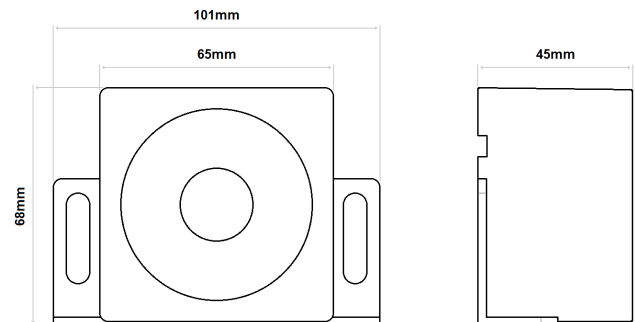

12/
24v

"Beep
Beep"

ECE
R10

Night
Silent

97-0
dB(A)

1
YEAR
WARRANTY

- » Tonal sound: 'Beep, Beep'
- » Night silent functionality (double engage reverse)
- » Reinforced polycarbonate housing
- » Multi-voltage 12-24V
- » 97-0dB(A) audio output
- » IP67 rated (protection against water submersion up to 1 metre)
- » ECE R10 approved
- » Dimensions: 101mm (l) x 68mm (h) x 45mm (d)
- » Easy installation with 2 bolt fitting & fly lead connection
- » Suitable for a wide range of vehicles
- » 1 year warranty